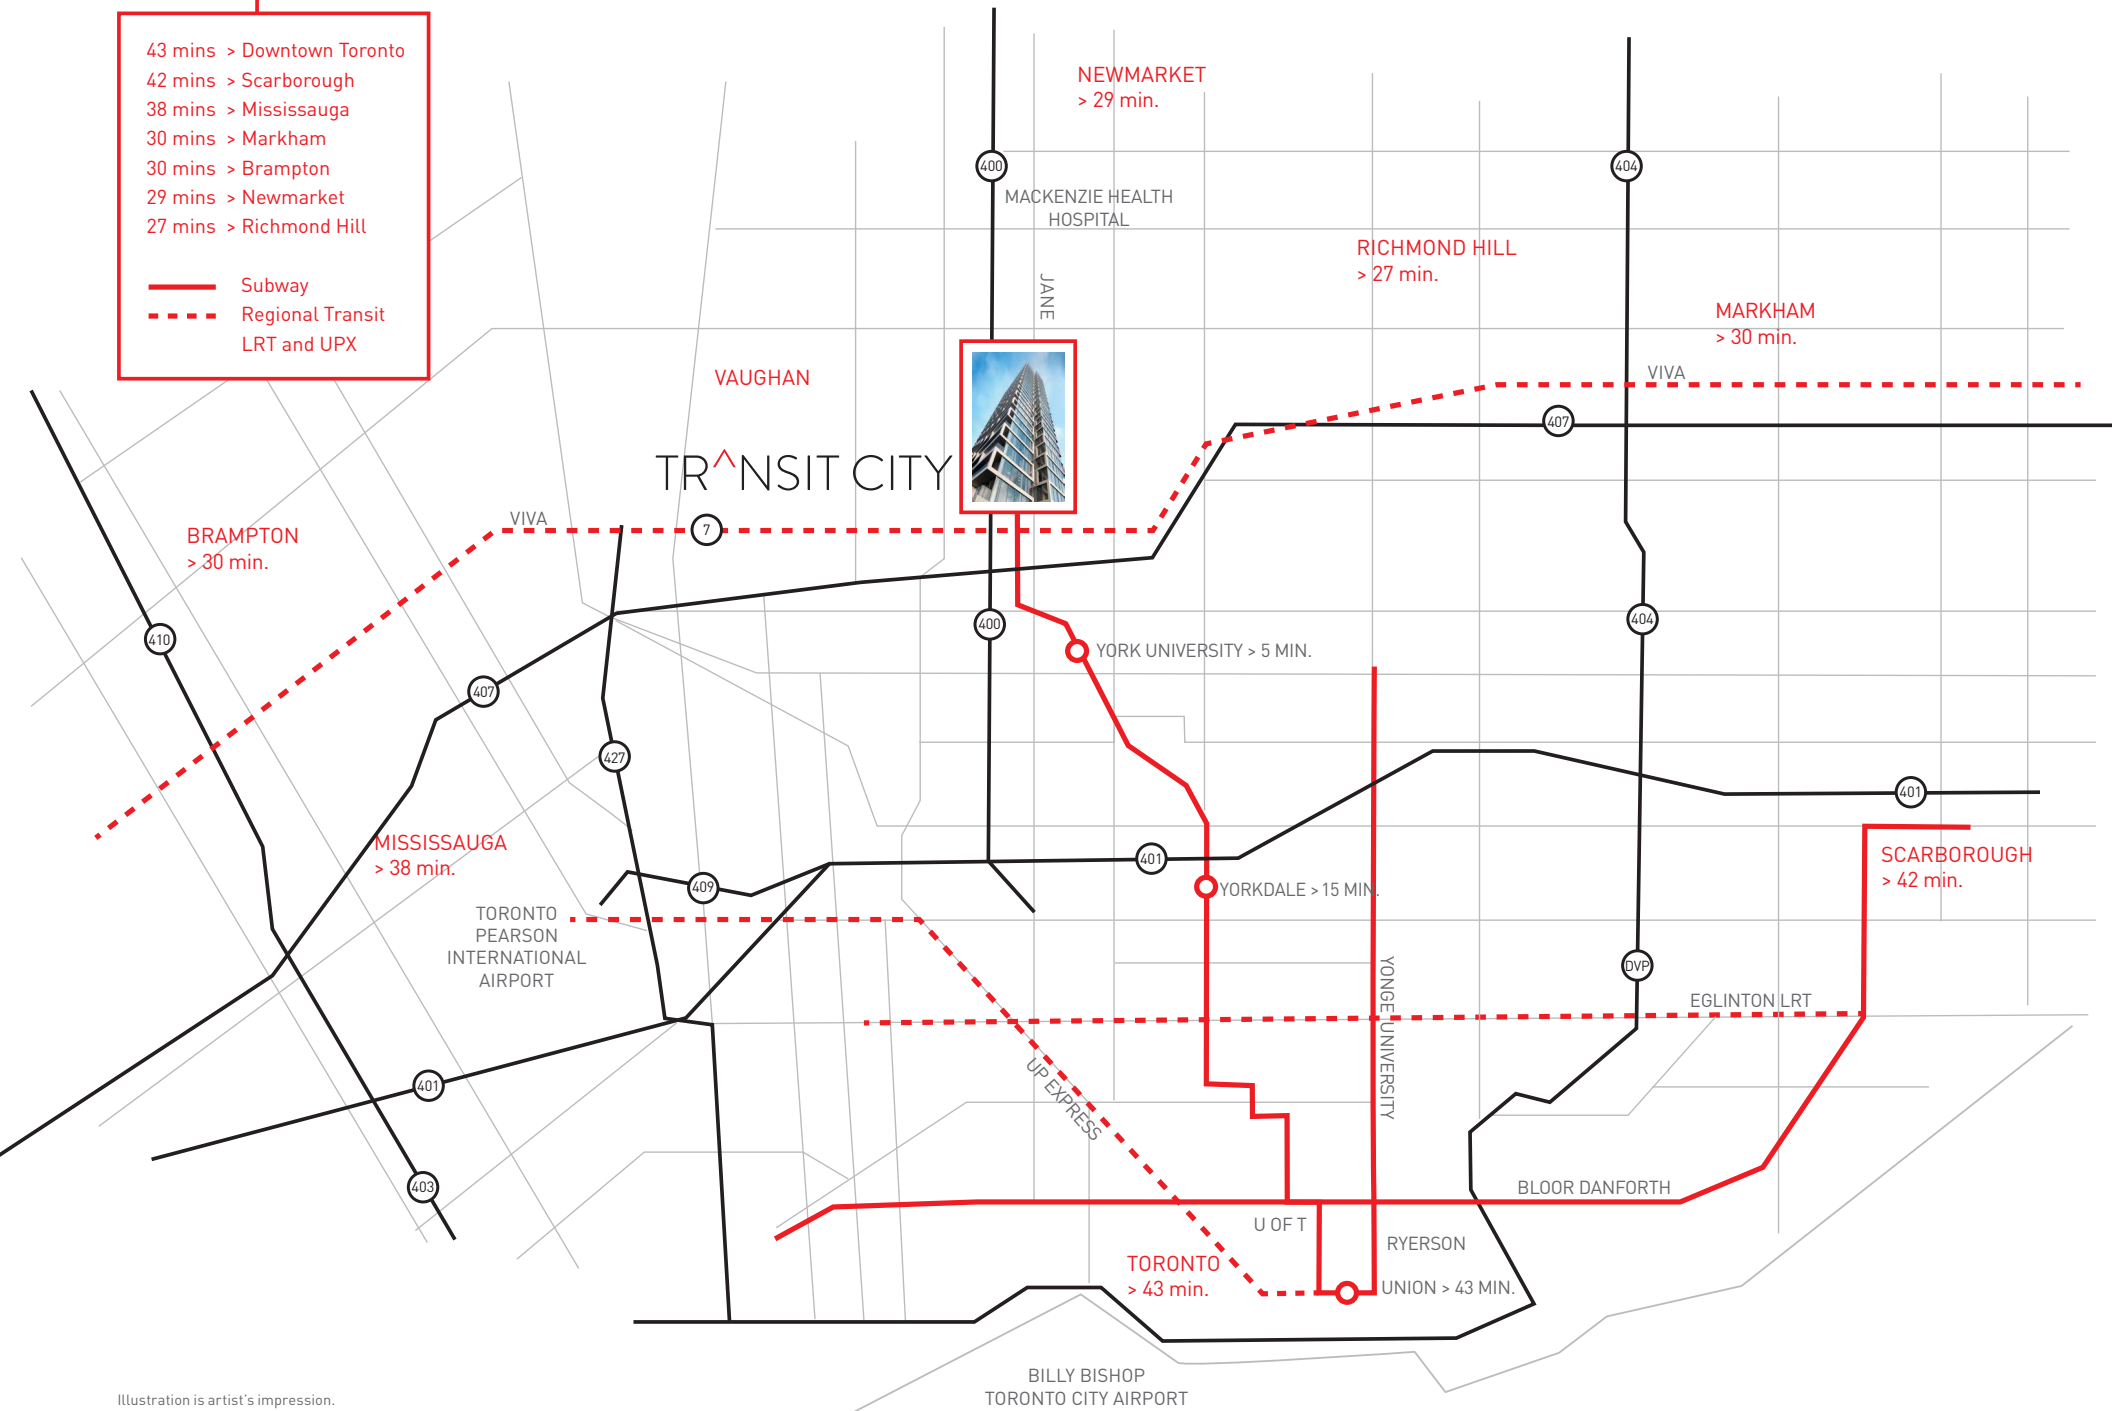

43 MINUTES TO EVERYTHING

- 43 mins > Downtown Toronto
- 42 mins > Scarborough
- 38 mins > Mississauga
- 30 mins > Markham
- 30 mins > Brampton
- 29 mins > Newmarket
- 27 mins > Richmond Hill

- Subway
- - - Regional Transit
LRT and UPX

Illustration is artist's impression.